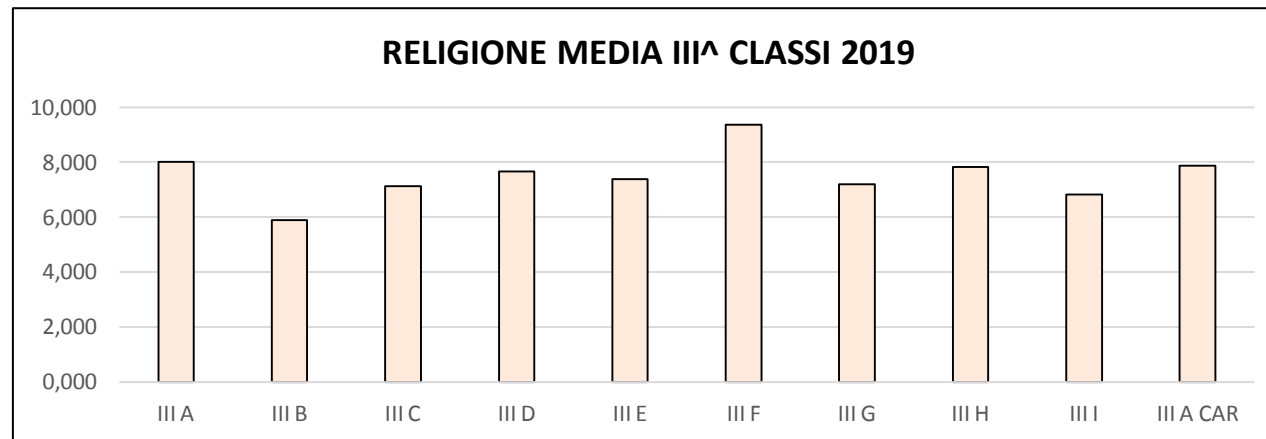

	RELIGIONE
I A	7,800
I B	6,700
I C	7,070
I D	7,700
I E	8,710
I F	8,350
I G	7,560
I H	7,430
I I	3,330
I L	7,620
I M	8,000
I N	7,190
I A-CAR	6,400
I B-CAR	7,300

	RELIGIONE
III A	8,000
III B	5,880
III C	7,130
III D	7,670
III E	7,390
III F	9,350
III G	7,200
III H	7,830
III I	6,810
III A CAR	7,860

	RELIGIONE
IV A	7,790
IV B	7,100
IV C	9,250
IV D	9,350
IV E	7,900
IV F	9,100
IV G	8,540
IV H	8,540
IV I	8,080
IV A CAR	8,430

	RELIGIONE
II A	7,440
II B	6,290
II C	7,830
II D	7,130
II E	7,570
IIF	7,500
IIG	6,930
IIH	8,790
II I	6,690
II L	6,440
IIM	6,770
IIA-CAR	6,480