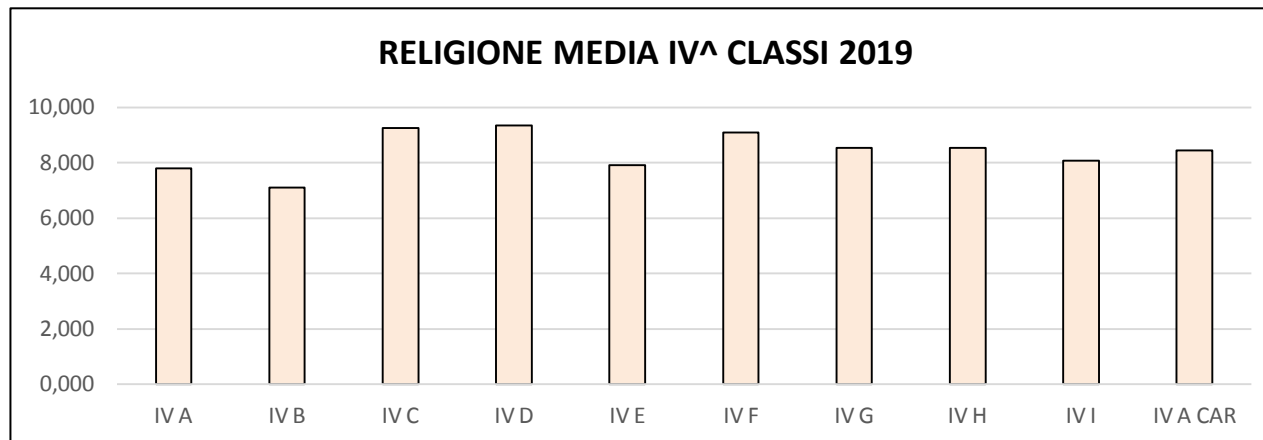

	RELIGIONE
I A	7,800
I B	6,700
I C	7,070
I D	7,700
I E	8,710
I F	8,350
I G	7,560
I H	7,430
I I	3,330
I L	7,620
I M	8,000
I N	7,190
I A-CAR	6,400
I B-CAR	7,300

	RELIGIONE
III A	8,000
III B	5,880
III C	7,130
III D	7,670
III E	7,390
III F	9,350
III G	7,200
III H	7,830
III I	6,810
III A CAR	7,860

	RELIGIONE
IV A	7,790
IV B	7,100
IV C	9,250
IV D	9,350
IV E	7,900
IV F	9,100
IV G	8,540
IV H	8,540
IV I	8,080
IV A CAR	8,430

	RELIGIONE
II A	7,440
II B	6,290
II C	7,830
II D	7,130
II E	7,570
IIF	7,500
IIG	6,930
IIH	8,790
II I	6,690
II L	6,440
IIM	6,770
IIA-CAR	6,480