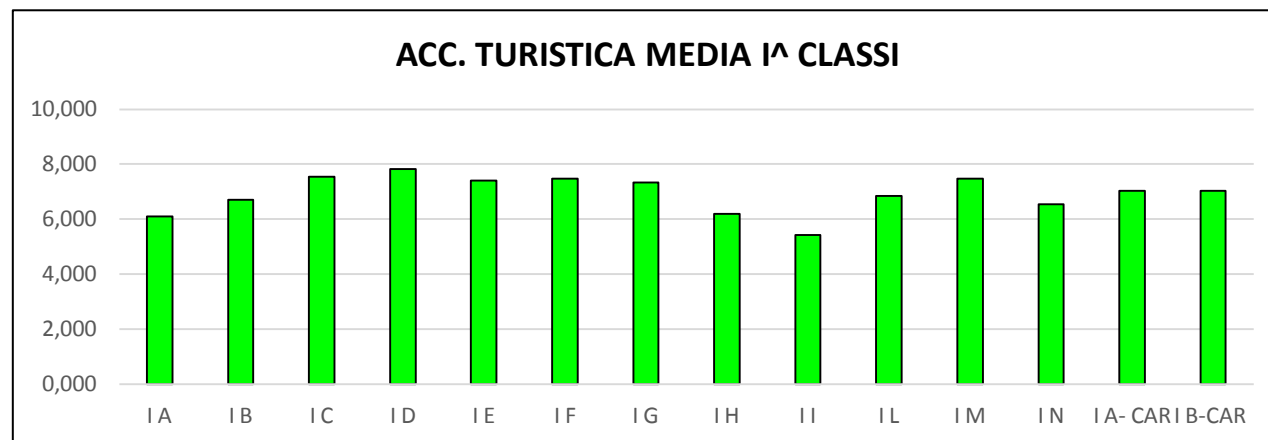

	ACC. TURISTICA
IA	6,110
IB	6,700
IC	7,540
ID	7,820
IE	7,410
IF	7,470
IG	7,340
IH	6,200
II	5,420
IL	6,850
IM	7,470
IN	6,530
IA-CAR	7,030
IB-CAR	7,040

	ACC. TURISTICA
II A	6,600
II B	6,970
II C	7,710
II D	7,830
II E	6,570
II F	7,340
II G	6,710
II H	7,910
II I	8,200
II L	8,000
II M	7,540
IIA-CAR	6,730