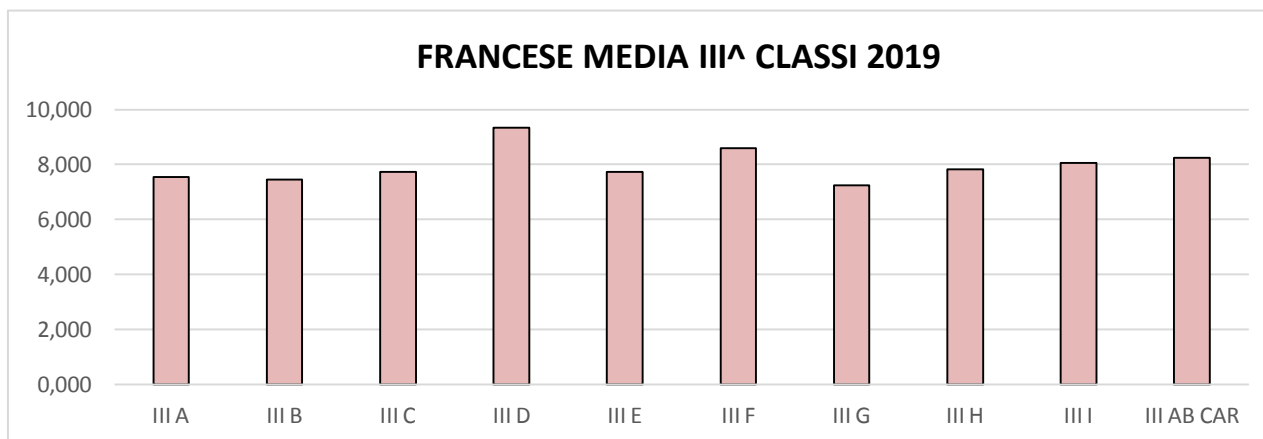

	FRANCESE
I A	5,400
I B	5,700
I C	7,140
I D	6,270
I E	7,180
I F	6,590
I G	5,000
I H	4,470
I I	5,000
I L	5,690
I M	6,880
I N	6,410
I A-CAR	5,600
I B-CAR	5,800

	FRANCESE
III A	7,550
III B	7,450
III C	7,730
III D	9,330
III E	7,720
III F	8,600
III G	7,240
III H	7,830
III I	8,060
III AB CAR	8,240

FRANCESE	
IV A	3,710
IV B	5,140
IV C	9,250
IV D	3,710
IV E	3,710
IV F	8,000
IV G	6,530
IV H	8,130
IV I	4,310
IV AB CAR	5,350

FRANCESE	
II A	5,380
II B	4,290
II C	5,500
II D	6,670
II E	4,710
II F	5,670
II G	4,860
II H	6,250
II I	6,130
II L	4,710
II M	4,000
II A CAR	5,810