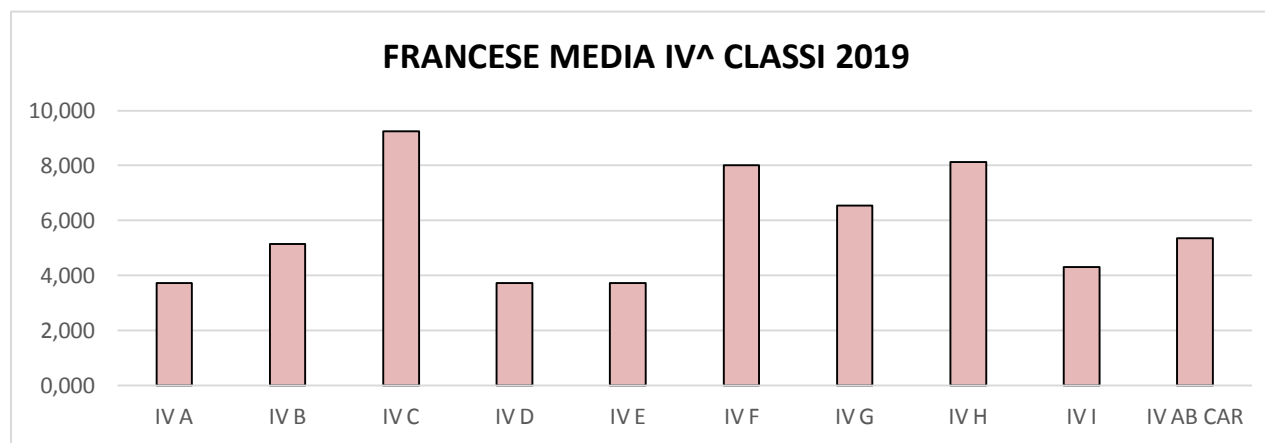

FRANCESE	
IV A	3,710
IV B	5,140
IV C	9,250
IV D	3,710
IV E	3,710
IV F	8,000
IV G	6,530
IV H	8,130
IV I	4,310
IV AB CAR	5,350